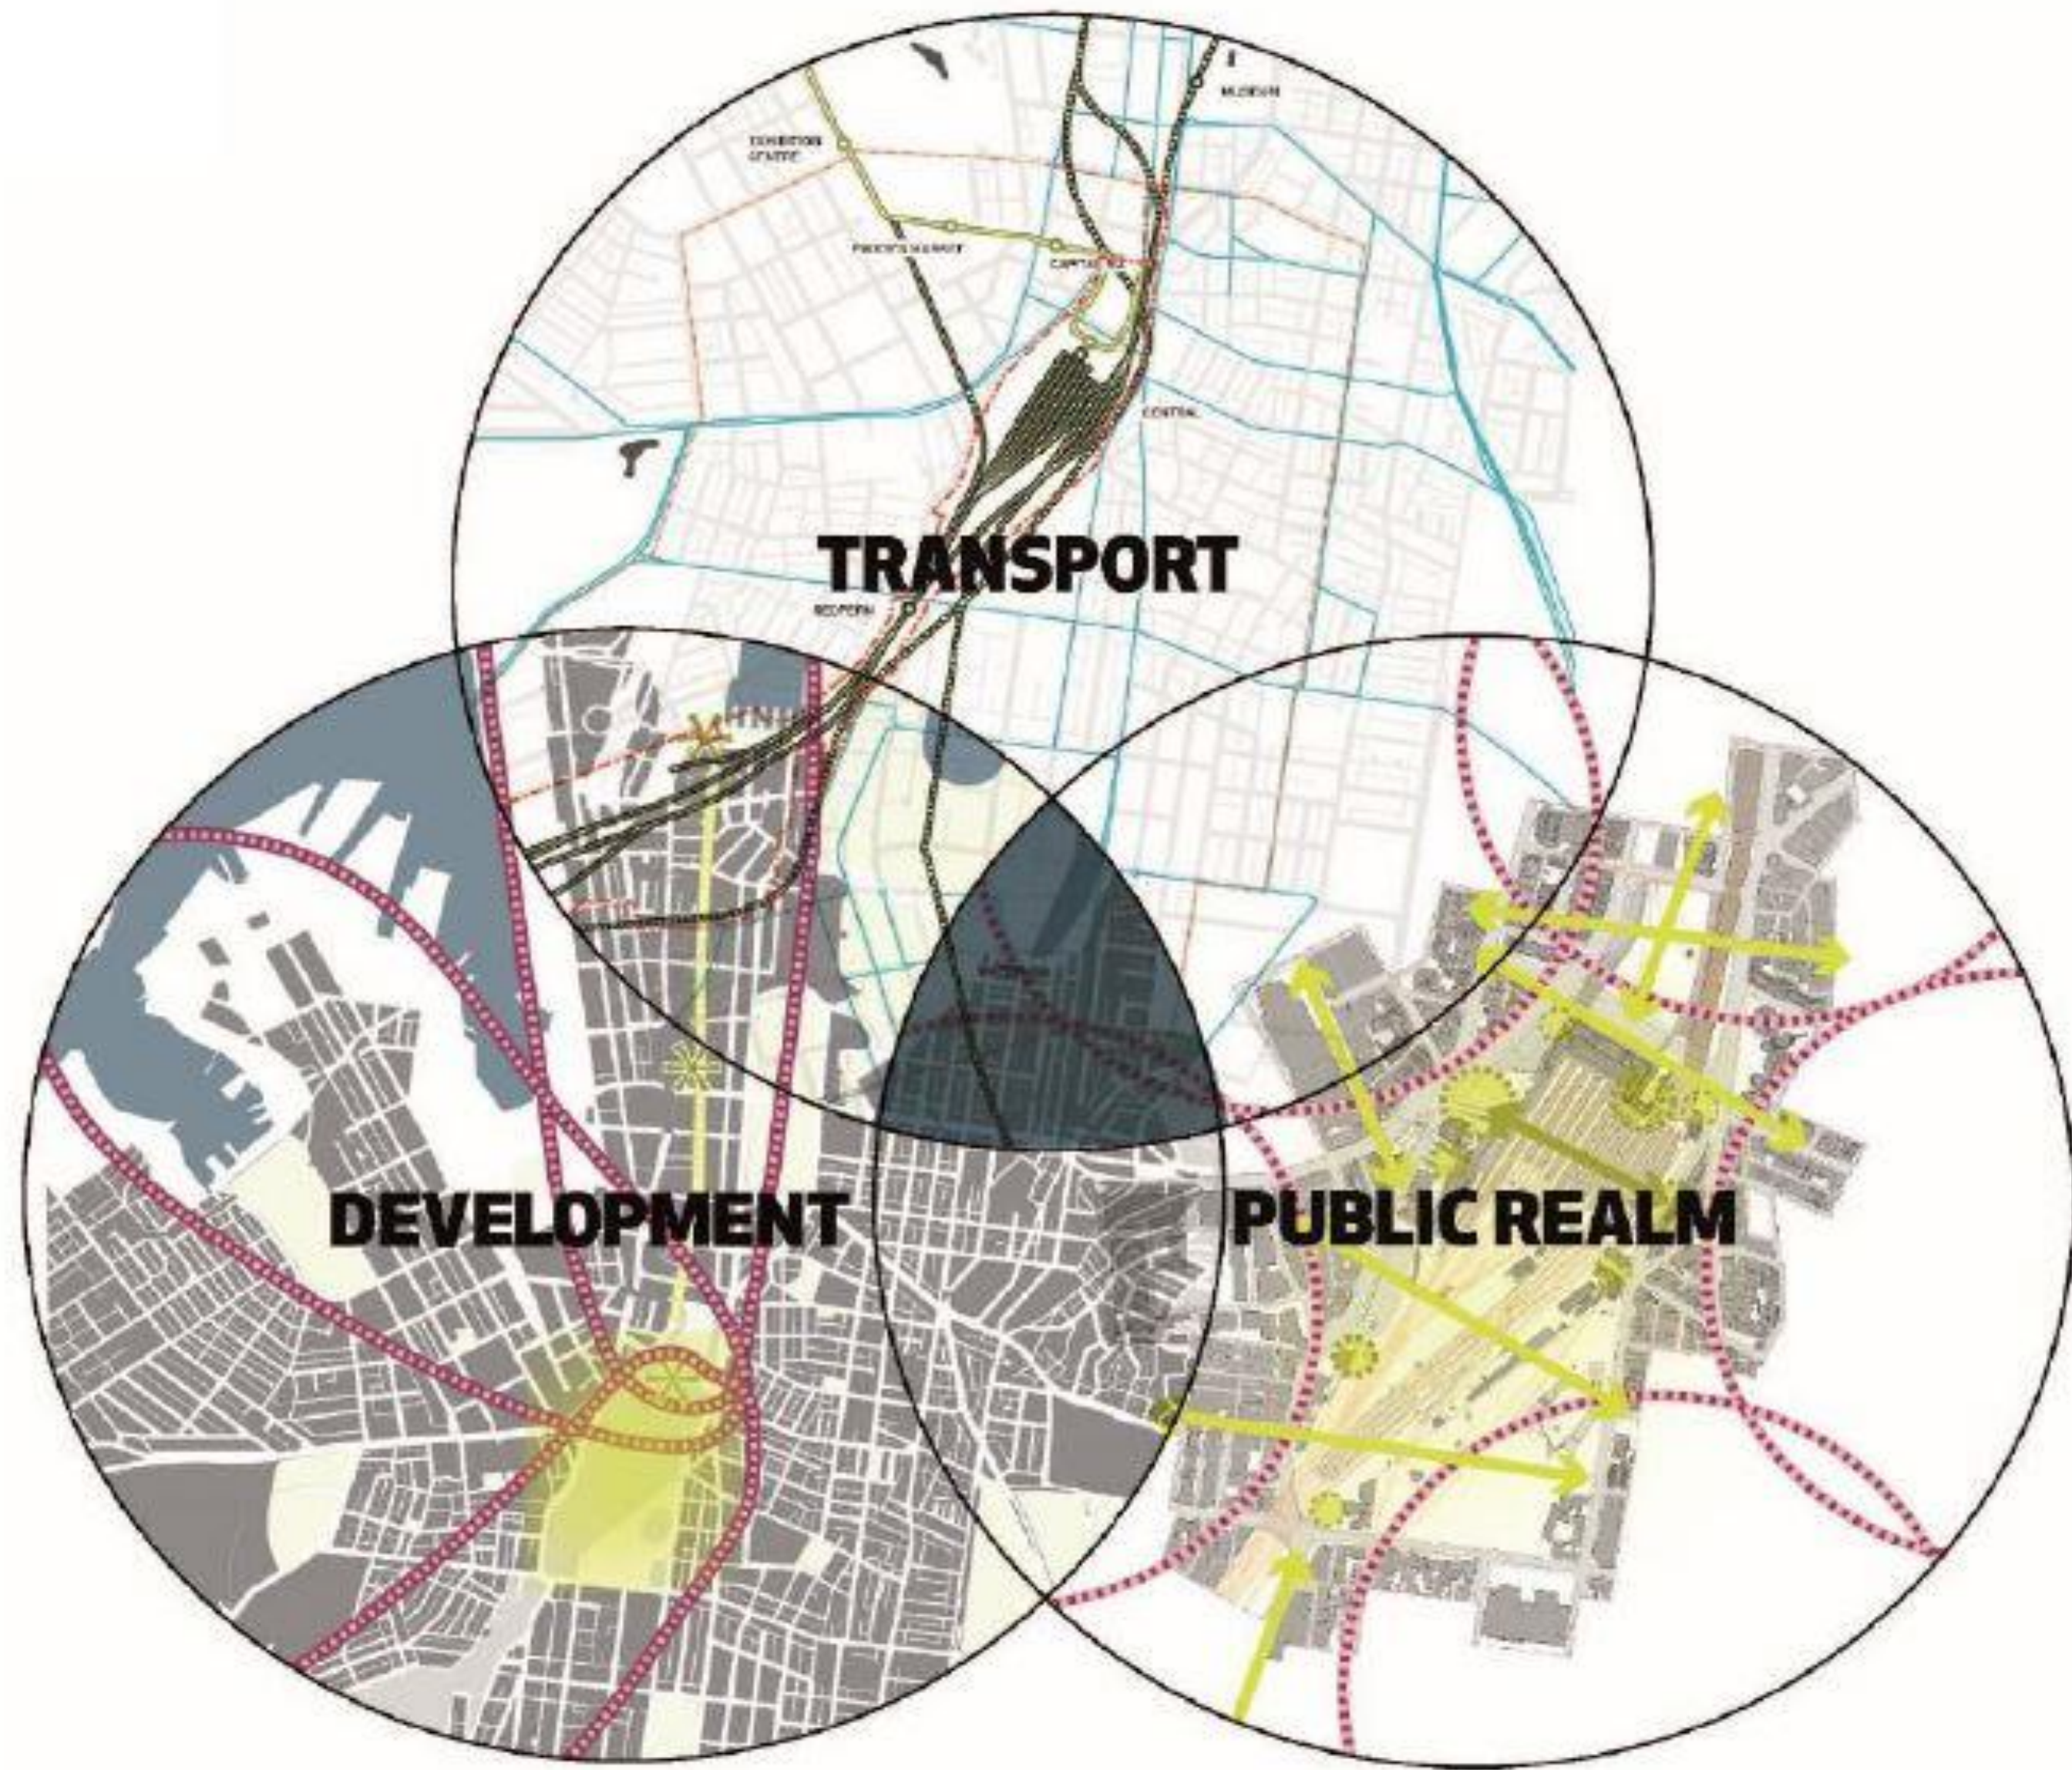

# Ideal Transit System for MaaS to flourish

# TRANSIT ORIENTED DEVELOPMENT

67 acres precinct  
742,000 msq  
development  
2000+ new homes  
50 new buildings  
Key new public spaces  
including 5 new squares  
45,000 people live,  
work and study