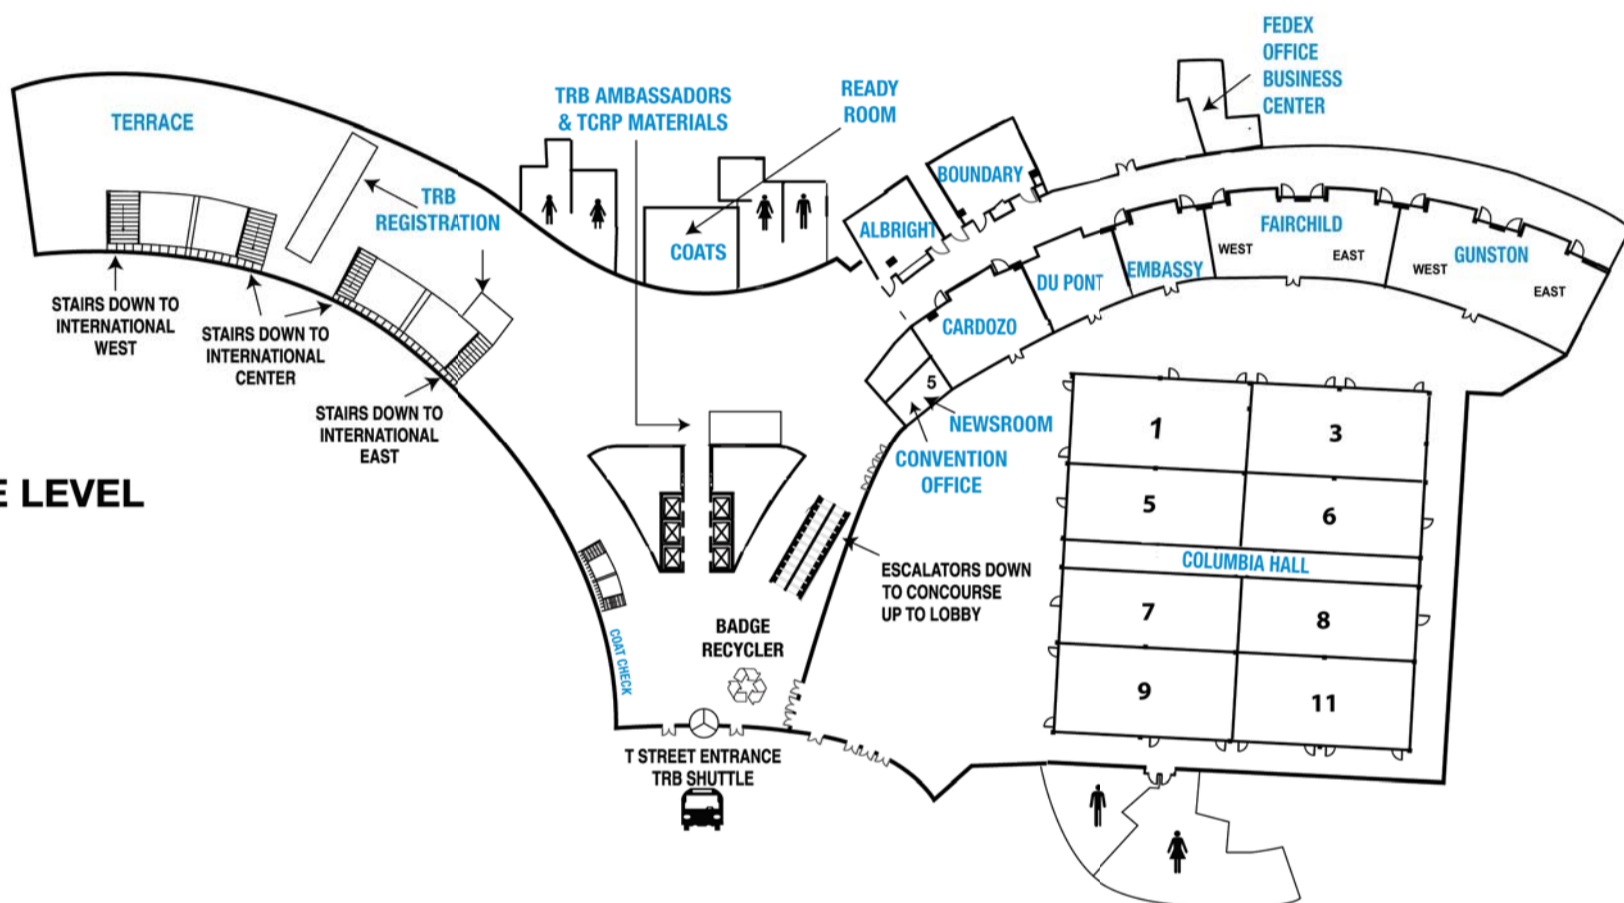

*Room name exists at another hotel

OMNI SHOREHAM HOTEL

Ambassador	Level 1B
Birdcage	Level 1B
Blue Room & Foyer	Lobby Level South
Cabinet*	Lobby Level West
Calvert	Lobby Level East
Capitol*	Lobby Level East
Chairman's Board Room	Lobby Level East
Committee	Lobby Level West
Congressional*	Lobby Level West
Council	Lobby Level West
Diplomat	Level 1B
Directors	Lobby Level West
Embassy*	Lobby Level East
Empire	Level 2B
Executive	Lobby Level West
Forum	Lobby Level West
Governors	Lobby Level East
Hampton	Lobby Level East
Palladian	Level 1B
Presidential Board Room	Lobby Level East
Regency Ballroom	Level 1B
Robert's Room	Lobby Level South
Senate	Lobby Level West

*Room name exists at another hotel

LEVEL 1B
 -Ambassador
 -Regency Ballroom
 -Diplomat
 -Palladian
 -Birdcage

LEVEL 2B
 -Empire
 -Spa & Sports Club

Visit
www.TRB.org/AnnualMeeting

WASHINGTON HILTON HOTEL

LOBBY LEVEL

TERRACE LEVEL

CONCOURSE LEVEL

Albright	Terrace Level
Boundary	Terrace Level
Cabinet*	Concourse Level
Cardozo	Terrace Level
Coats	Terrace Level
Columbia Hal	Terrace Level
Convention Office 1	Concourse Level
Convention Office 5	Terrace Level
Du Pont	Terrace Level
Embassy*	Terrace Level
Fairchild	Terrace Level
Georgetown	Concourse Level
Gunston	Terrace Level
Holmead	Lobby Level
Independence	Lobby Level
International Ballroom	Concourse Level
Jay	Lobby Level
Jefferson*	Concourse Level
Kalorama	Lobby Level
L'Enfant	Lobby Level
Lincoln	Concourse Level
Monroe	Concourse Level
Morgan	Lobby Level
Northwest	Lobby Level
Oak Lawn	Lobby Level
Piscataway	Lobby Level
* Room name exists at another hotel	