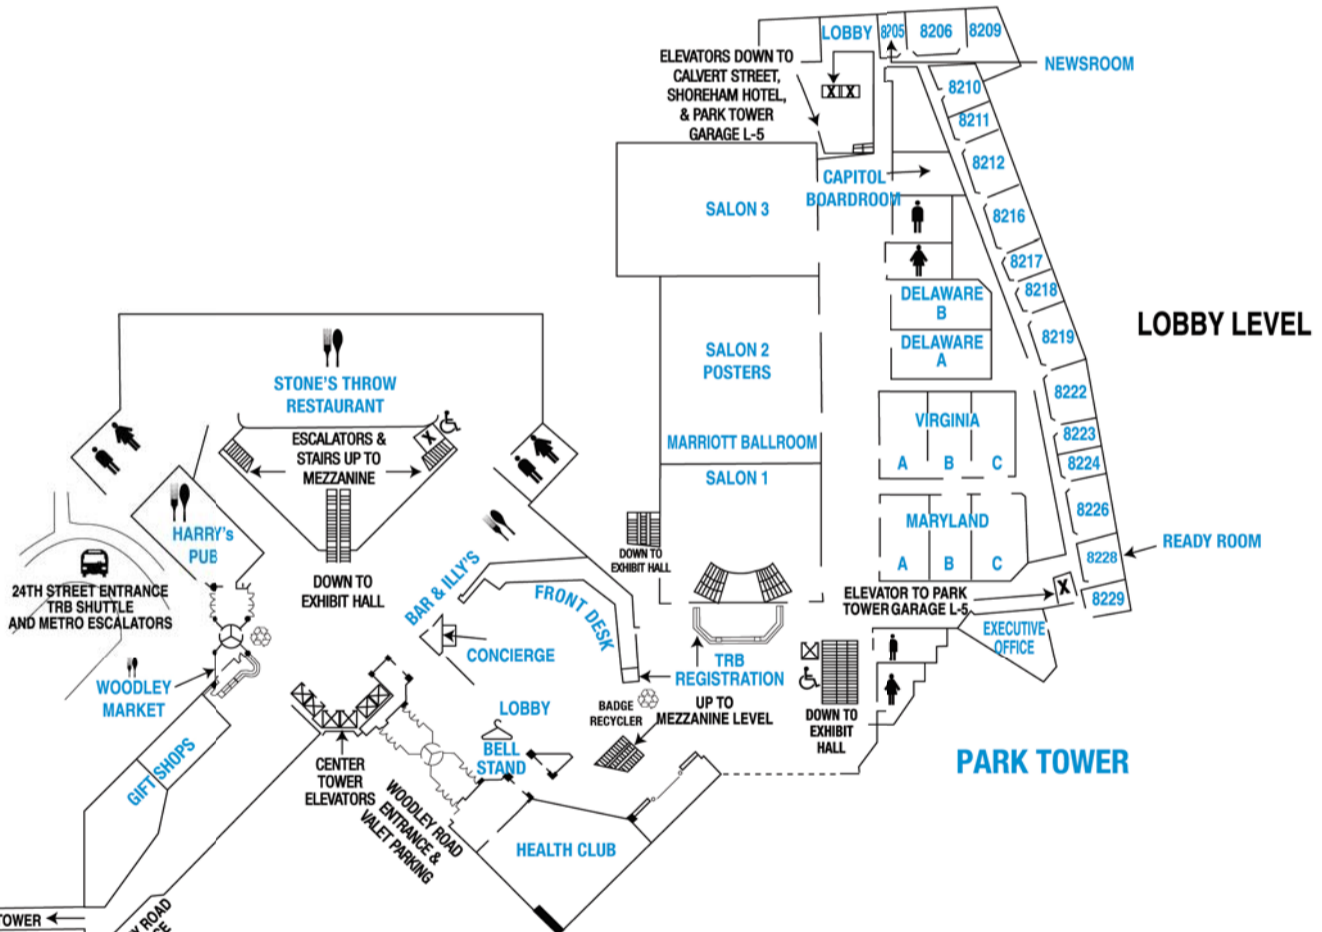

- Exhibit Level
- Mezzanine Level
- Mezzanine Level
- Lobby Level
- Mezzanine Level
- Mezzanine Level
- Exhibit Level
- Lobby Level
- Wardman Tower
- Wardman Tower
- Exhibit Level
- Mezzanine Level
- Mezzanine Level
- Mezzanine Level
- Mezzanine Level
- Lobby Level
- Wardman Tower
- Lobby Level
- Mezzanine Level
- Wardman Tower
- Mezzanine Level
- Mezzanine Level
- Mezzanine Level
- Lobby Level
- Exhibit Level
- Mezzanine Level

*Room name exists at another hotel

OMNI SHOREHAM HOTEL

Ambassador	Level 1B
Birdcage	Level 1B
Blue Room & Foyer	Lobby Level South
Cabinet*	Lobby Level West
Calvert	Lobby Level East
Capitol*	Lobby Level East
Chairman's Board Room	Lobby Level East
Committee	Lobby Level West
Congressional*	Lobby Level West
Council	Lobby Level West
Diplomat	Level 1B
Directors	Lobby Level West
Embassy*	Lobby Level East
Empire	Level 2B
Executive	Lobby Level West
Forum	Lobby Level West
Governors	Lobby Level East
Hampton	Lobby Level East
Palladian	Level 1B
Presidential Board Room	Lobby Level East
Regency Ballroom	Level 1B
Robert's Room	Lobby Level South
Senate	Lobby Level West

TERRACE LEVEL

CONCOURSE LEVEL

Albright	Terrace Level
Boundary	Terrace Level
Cabinet*	Concourse Level
Cardozo	Terrace Level
Coats	Terrace Level
Columbia Hal	Terrace Level
Convention Office 1	Concourse Level
Convention Office 5	Terrace Level
Du Pont	Terrace Level
Embassy*	Terrace Level
Fairchild	Terrace Level
Georgetown	Concourse Level
Gunston	Terrace Level
Holmead	Lobby Level
Independence	Lobby Level
International Ballroom	Concourse Level
Jay	Lobby Level
Jefferson*	Concourse Level
Kalorama	Lobby Level
L'Enfant	Lobby Level
Lincoln	Concourse Level
Monroe	Concourse Level
Morgan	Lobby Level
Northwest	Lobby Level
Oak Lawn	Lobby Level
Piscataway	Lobby Level
* Room name exists at another hotel	