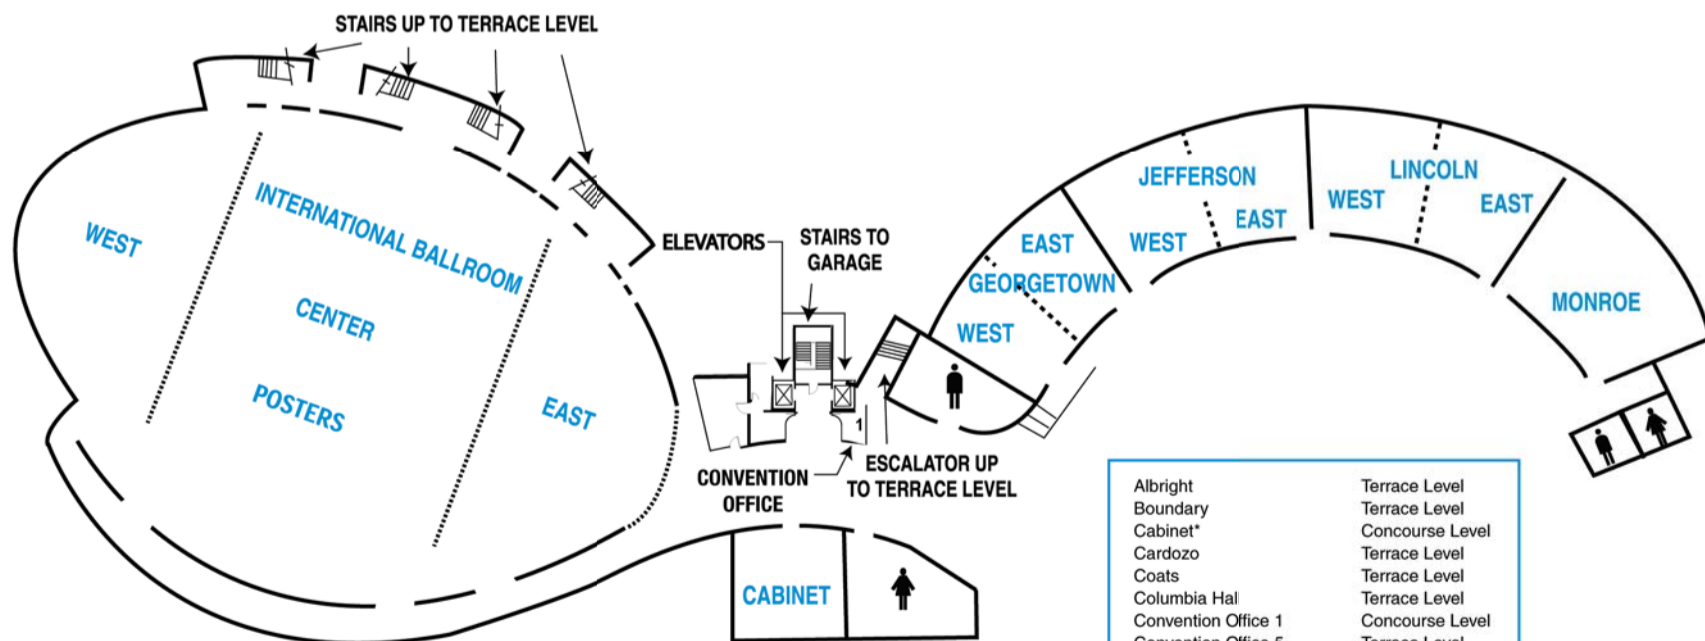

*Room name exists at another hotel

OMNI SHOREHAM HOTEL

Ambassador	Level 1B
Birdcage	Level 1B
Blue Room & Foyer	Lobby Level South
Cabinet*	Lobby Level West
Calvert	Lobby Level East
Capitol*	Lobby Level East
Chairman's Board Room	Lobby Level East
Committee	Lobby Level West
Congressional*	Lobby Level West
Council	Lobby Level West
Diplomat	Level 1B
Directors	Lobby Level West
Embassy*	Lobby Level East
Empire	Level 2B
Executive	Lobby Level West
Forum	Lobby Level West
Governors	Lobby Level East
Hampton	Lobby Level East
Palladian	Level 1B
Presidential Board Room	Lobby Level East
Regency Ballroom	Level 1B
Robert's Room	Lobby Level South
Senate	Lobby Level West

*Room name exists at another hotel

LEVEL 1B
 -Ambassador
 -Regency Ballroom
 -Diplomat
 -Palladian
 -Birdcage

LEVEL 2B
 -Empire
 -Spa & Sports Club

Visit
www.TRB.org/AnnualMeeting

WASHINGTON HILTON HOTEL

LOBBY LEVEL

TERRACE LEVEL

CONCOURSE LEVEL

Albright	Terrace Level
Boundary	Terrace Level
Cabinet*	Concourse Level
Cardozo	Terrace Level
Coats	Terrace Level
Columbia Hal	Terrace Level
Convention Office 1	Concourse Level
Convention Office 5	Terrace Level
Du Pont	Terrace Level
Embassy*	Terrace Level
Fairchild	Terrace Level
Georgetown	Concourse Level
Gunston	Terrace Level
Holmead	Lobby Level
Independence	Lobby Level
International Ballroom	Concourse Level
Jay	Lobby Level
Jefferson*	Concourse Level
Kalorama	Lobby Level
L'Enfant	Lobby Level
Lincoln	Concourse Level
Monroe	Concourse Level
Morgan	Lobby Level
Northwest	Lobby Level
Oak Lawn	Lobby Level
Piscataway	Lobby Level
* Room name exists at another hotel	