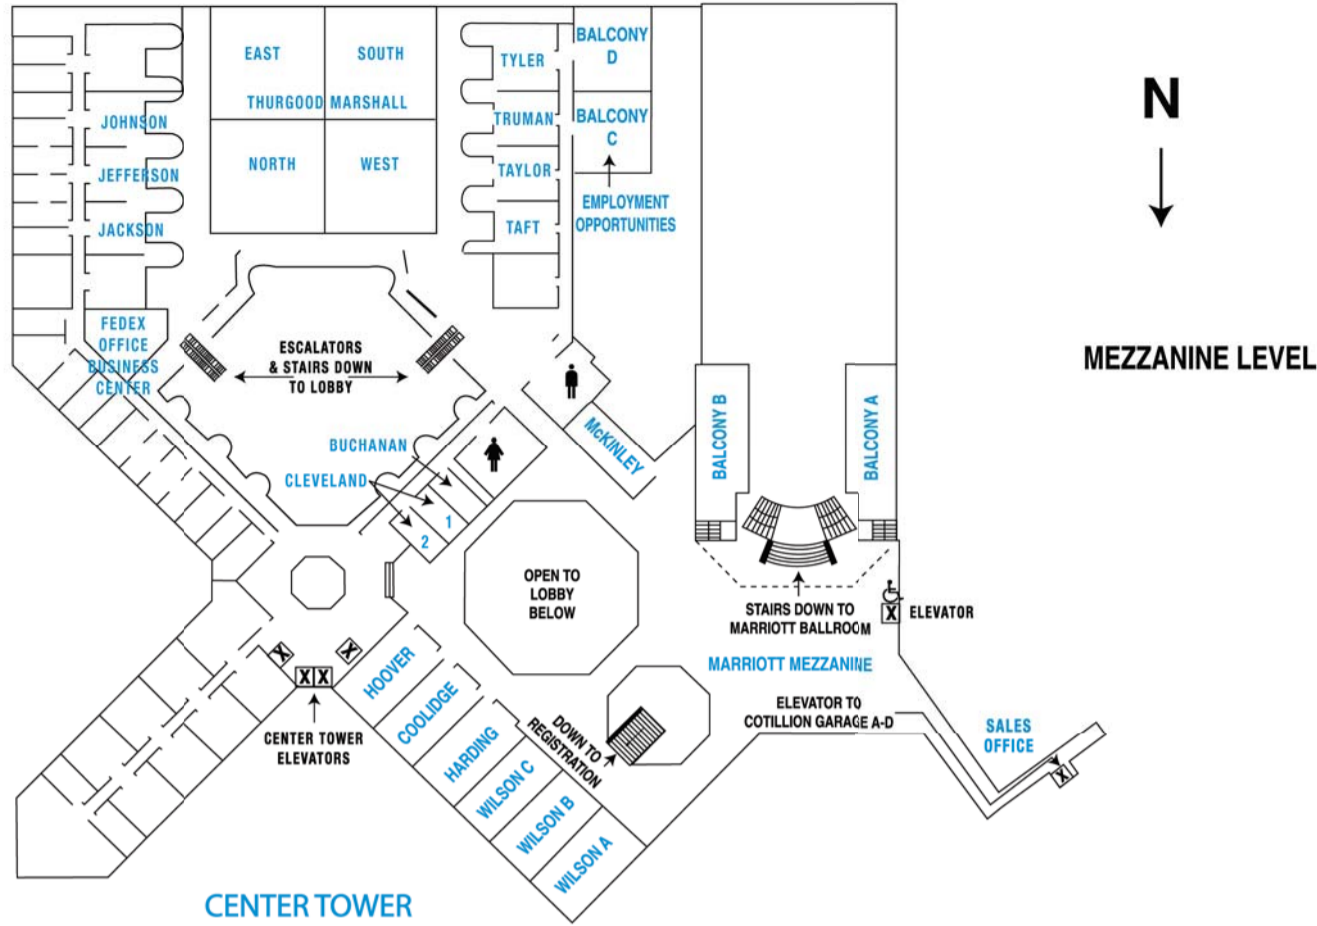

MARRIOTT WARDMAN PARK HOTEL

- Atrium
- Balconies
- Buchanan
- Capitol Boardroom*
- Cleveland
- Congressional*
- Coolidge
- Cyber Cafés
- Delaware
- Embassy*
- Ethan Allen
- Exhibit Halls
- Harding
- Hoover
- Jackson
- Jefferson*
- Johnson
- Marriott Ballroom
- Marriott Mezzanine
- Maryland
- McKinley
- Nathan Hale
- Park Tower 8205-8229
- Taft
- Taylor
- Thomas Paine
- Thurgood Marshall
- Truman
- Tyler
- Virginia
- Washington B1-B6
- Wilson

- Exhibit Level
- Mezzanine Level
- Mezzanine Level
- Lobby Level
- Mezzanine Level
- Mezzanine Level
- Exhibit Level
- Lobby Level
- Wardman Tower
- Wardman Tower
- Exhibit Level
- Mezzanine Level
- Mezzanine Level
- Mezzanine Level
- Mezzanine Level
- Lobby Level
- Wardman Tower
- Lobby Level
- Mezzanine Level
- Wardman Tower
- Mezzanine Level
- Mezzanine Level
- Mezzanine Level
- Lobby Level
- Exhibit Level
- Mezzanine Level

*Room name exists at another hotel

OMNI SHOREHAM HOTEL

Ambassador	Level 1B
Birdcage	Level 1B
Blue Room & Foyer	Lobby Level South
Cabinet*	Lobby Level West
Calvert	Lobby Level East
Capitol*	Lobby Level East
Chairman's Board Room	Lobby Level East
Committee	Lobby Level West
Congressional*	Lobby Level West
Council	Lobby Level West
Diplomat	Level 1B
Directors	Lobby Level West
Embassy*	Lobby Level East
Empire	Level 2B
Executive	Lobby Level West
Forum	Lobby Level West
Governors	Lobby Level East
Hampton	Lobby Level East
Palladian	Level 1B
Presidential Board Room	Lobby Level East
Regency Ballroom	Level 1B
Robert's Room	Lobby Level South
Senate	Lobby Level West