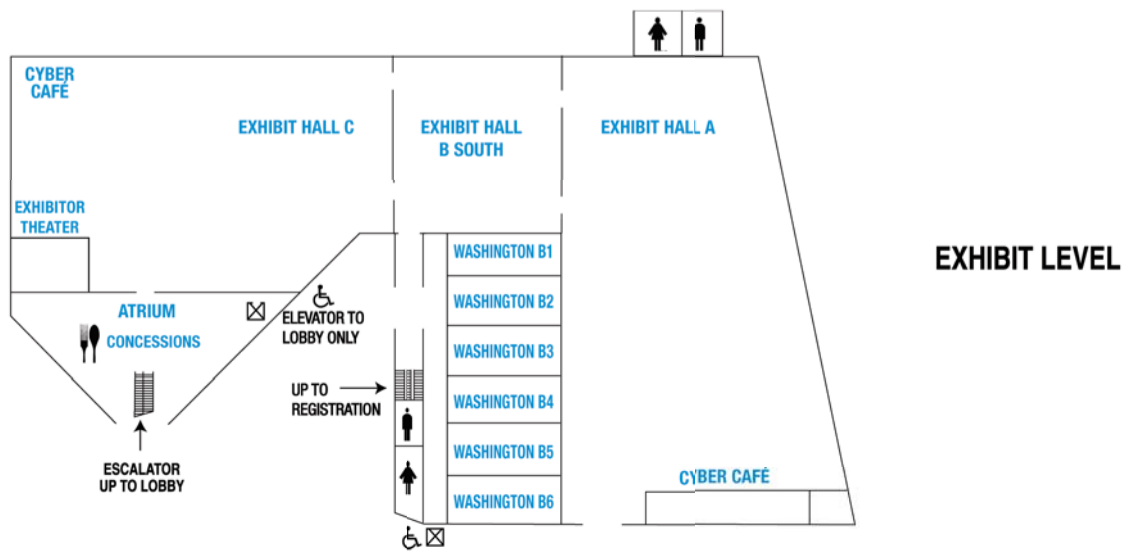

MARRIOTT WARDMAN PARK HOTEL

- Atrium
- Balconies
- Buchanan
- Capitol Boardroom*
- Cleveland
- Congressional*
- Coolidge
- Cyber Cafés
- Delaware
- Embassy*
- Ethan Allen
- Exhibit Halls
- Harding
- Hoover
- Jackson
- Jefferson*
- Johnson
- Marriott Ballroom
- Marriott Mezzanine
- Maryland
- McKinley
- Nathan Hale
- Park Tower 8205-8229
- Taft
- Taylor
- Thomas Paine
- Thurgood Marshall
- Truman
- Tyler
- Virginia
- Washington B1-B6
- Wilson

- Exhibit Level
- Mezzanine Level
- Mezzanine Level
- Lobby Level
- Mezzanine Level
- Mezzanine Level
- Exhibit Level
- Lobby Level
- Wardman Tower
- Wardman Tower
- Exhibit Level
- Mezzanine Level
- Mezzanine Level
- Mezzanine Level
- Mezzanine Level
- Lobby Level
- Wardman Tower
- Lobby Level
- Mezzanine Level
- Wardman Tower
- Mezzanine Level
- Mezzanine Level
- Mezzanine Level
- Lobby Level
- Exhibit Level
- Mezzanine Level

*Room name exists at another hotel

OMNI SHOREHAM HOTEL

Ambassador	Level 1B
Birdcage	Level 1B
Blue Room & Foyer	Lobby Level South
Cabinet*	Lobby Level West
Calvert	Lobby Level East
Capitol*	Lobby Level East
Chairman's Board Room	Lobby Level East
Committee	Lobby Level West
Congressional*	Lobby Level West
Council	Lobby Level West
Diplomat	Level 1B
Directors	Lobby Level West
Embassy*	Lobby Level East
Empire	Level 2B
Executive	Lobby Level West
Forum	Lobby Level West
Governors	Lobby Level East
Hampton	Lobby Level East
Palladian	Level 1B
Presidential Board Room	Lobby Level East
Regency Ballroom	Level 1B
Robert's Room	Lobby Level South
Senate	Lobby Level West