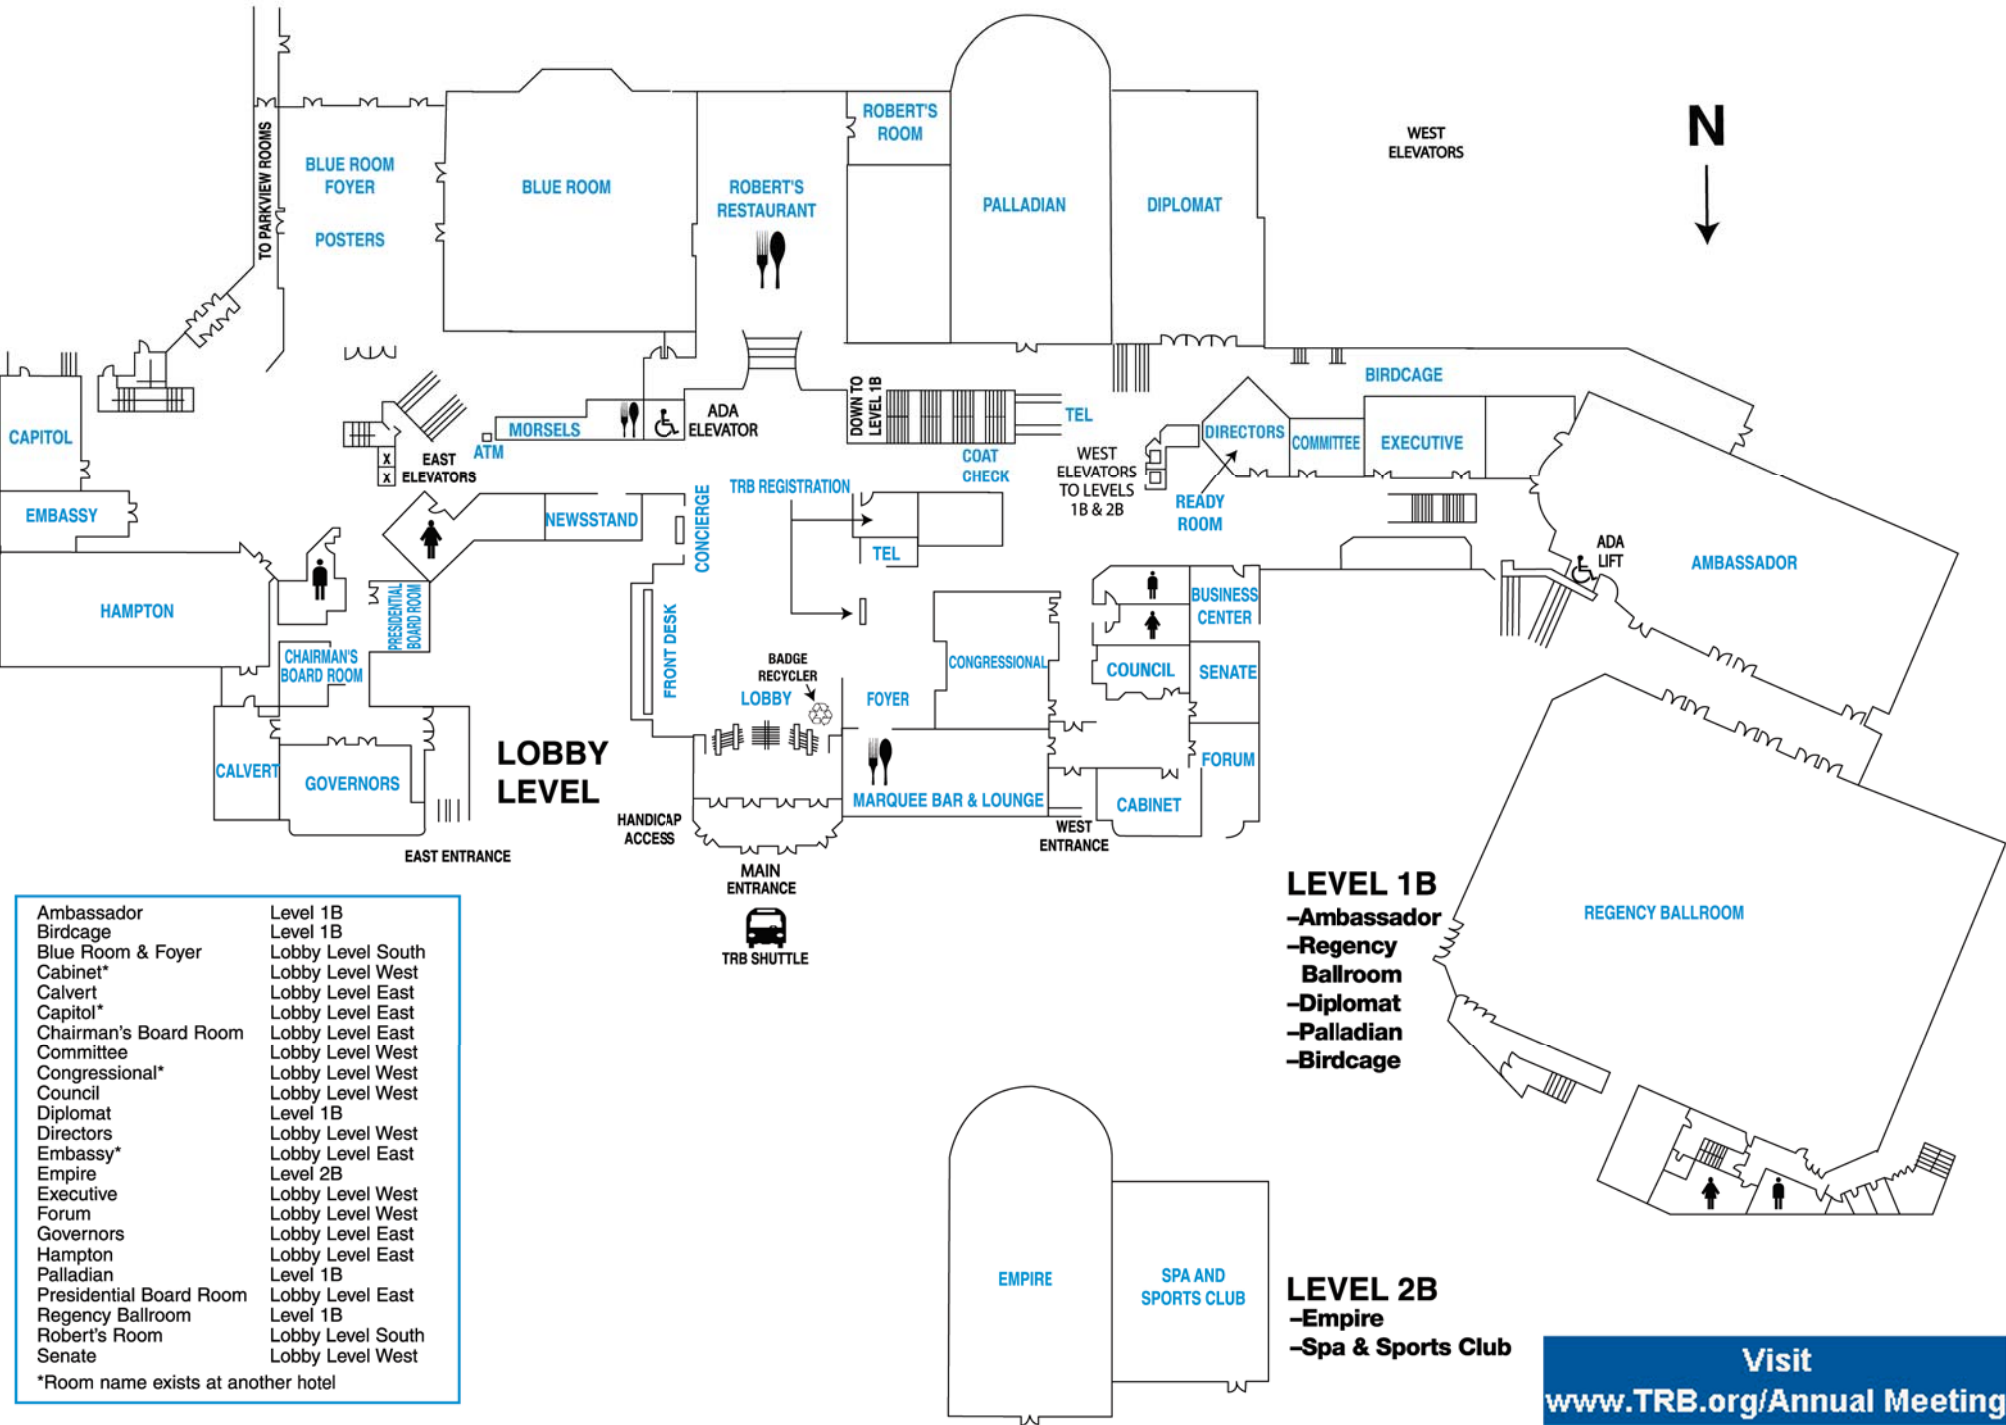

- Exhibit Level
- Mezzanine Level
- Mezzanine Level
- Lobby Level
- Mezzanine Level
- Mezzanine Level
- Exhibit Level
- Lobby Level
- Wardman Tower
- Wardman Tower
- Exhibit Level
- Mezzanine Level
- Mezzanine Level
- Mezzanine Level
- Mezzanine Level
- Lobby Level
- Wardman Tower
- Lobby Level
- Mezzanine Level
- Wardman Tower
- Mezzanine Level
- Mezzanine Level
- Mezzanine Level
- Lobby Level
- Exhibit Level
- Mezzanine Level

*Room name exists at another hotel

OMNI SHOREHAM HOTEL

Ambassador	Level 1B
Birdcage	Level 1B
Blue Room & Foyer	Lobby Level South
Cabinet*	Lobby Level West
Calvert	Lobby Level East
Capitol*	Lobby Level East
Chairman's Board Room	Lobby Level East
Committee	Lobby Level West
Congressional*	Lobby Level West
Council	Lobby Level West
Diplomat	Level 1B
Directors	Lobby Level West
Embassy*	Lobby Level East
Empire	Level 2B
Executive	Lobby Level West
Forum	Lobby Level West
Governors	Lobby Level East
Hampton	Lobby Level East
Palladian	Level 1B
Presidential Board Room	Lobby Level East
Regency Ballroom	Level 1B
Robert's Room	Lobby Level South
Senate	Lobby Level West

TERRACE LEVEL

CONCOURSE LEVEL

Albright	Terrace Level
Boundary	Terrace Level
Cabinet*	Concourse Level
Cardozo	Terrace Level
Coats	Terrace Level
Columbia Hal	Terrace Level
Convention Office 1	Concourse Level
Convention Office 5	Terrace Level
Du Pont	Terrace Level
Embassy*	Terrace Level
Fairchild	Terrace Level
Georgetown	Concourse Level
Gunston	Terrace Level
Holmead	Lobby Level
Independence	Lobby Level
International Ballroom	Concourse Level
Jay	Lobby Level
Jefferson*	Concourse Level
Kalorama	Lobby Level
L'Enfant	Lobby Level
Lincoln	Concourse Level
Monroe	Concourse Level
Morgan	Lobby Level
Northwest	Lobby Level
Oak Lawn	Lobby Level
Piscataway	Lobby Level
* Room name exists at another hotel	