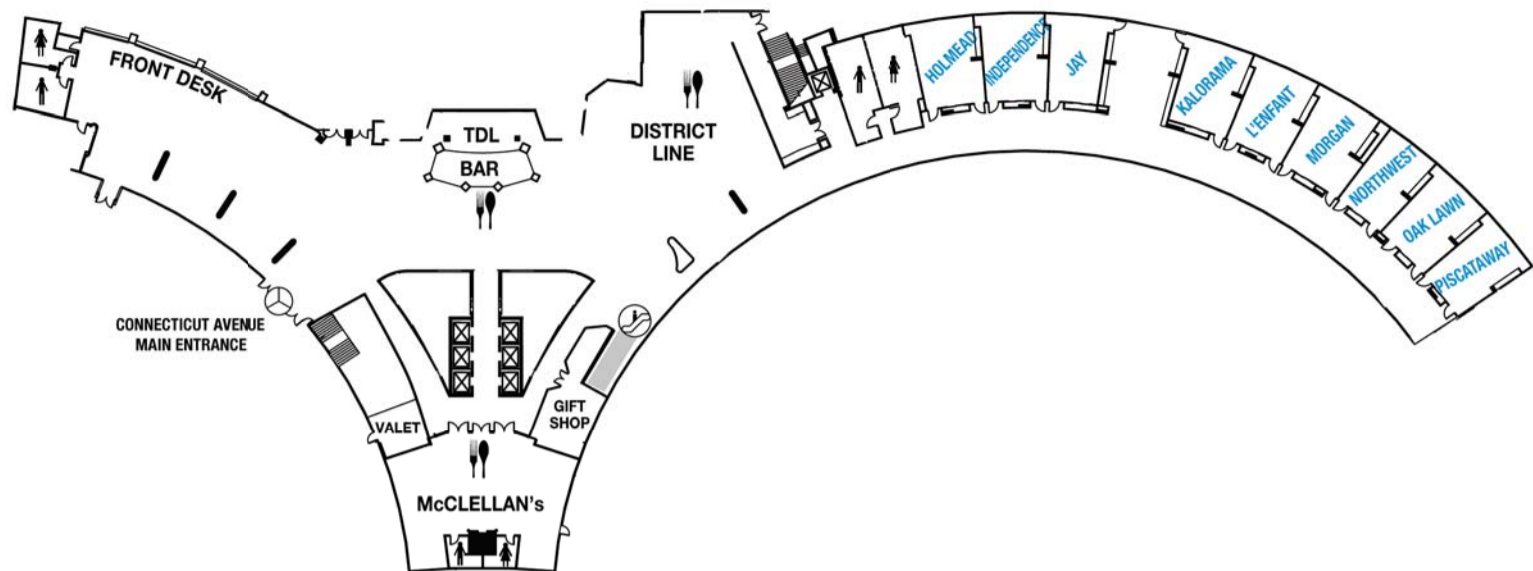

*Room name exists at another hotel

OMNI SHOREHAM HOTEL

Ambassador	Level 1B
Birdcage	Level 1B
Blue Room & Foyer	Lobby Level South
Cabinet*	Lobby Level West
Calvert	Lobby Level East
Capitol*	Lobby Level East
Chairman's Board Room	Lobby Level East
Committee	Lobby Level West
Congressional*	Lobby Level West
Council	Lobby Level West
Diplomat	Level 1B
Directors	Lobby Level West
Embassy*	Lobby Level East
Empire	Level 2B
Executive	Lobby Level West
Forum	Lobby Level West
Governors	Lobby Level East
Hampton	Lobby Level East
Palladian	Level 1B
Presidential Board Room	Lobby Level East
Regency Ballroom	Level 1B
Robert's Room	Lobby Level South
Senate	Lobby Level West

*Room name exists at another hotel

LEVEL 1B
 -Ambassador
 -Regency Ballroom
 -Diplomat
 -Palladian
 -Birdcage

LEVEL 2B
 -Empire
 -Spa & Sports Club

Visit
www.TRB.org/AnnualMeeting

WASHINGTON HILTON HOTEL

LOBBY LEVEL

TERRACE LEVEL

CONCOURSE LEVEL

Albright	Terrace Level
Boundary	Terrace Level
Cabinet*	Concourse Level
Cardozo	Terrace Level
Coats	Terrace Level
Columbia Hal	Terrace Level
Convention Office 1	Concourse Level
Convention Office 5	Terrace Level
Du Pont	Terrace Level
Embassy*	Terrace Level
Fairchild	Terrace Level
Georgetown	Concourse Level
Gunston	Terrace Level
Holmead	Lobby Level
Independence	Lobby Level
International Ballroom	Concourse Level
Jay	Lobby Level
Jefferson*	Concourse Level
Kalorama	Lobby Level
L'Enfant	Lobby Level
Lincoln	Concourse Level
Monroe	Concourse Level
Morgan	Lobby Level
Northwest	Lobby Level
Oak Lawn	Lobby Level
Piscataway	Lobby Level
* Room name exists at another hotel	