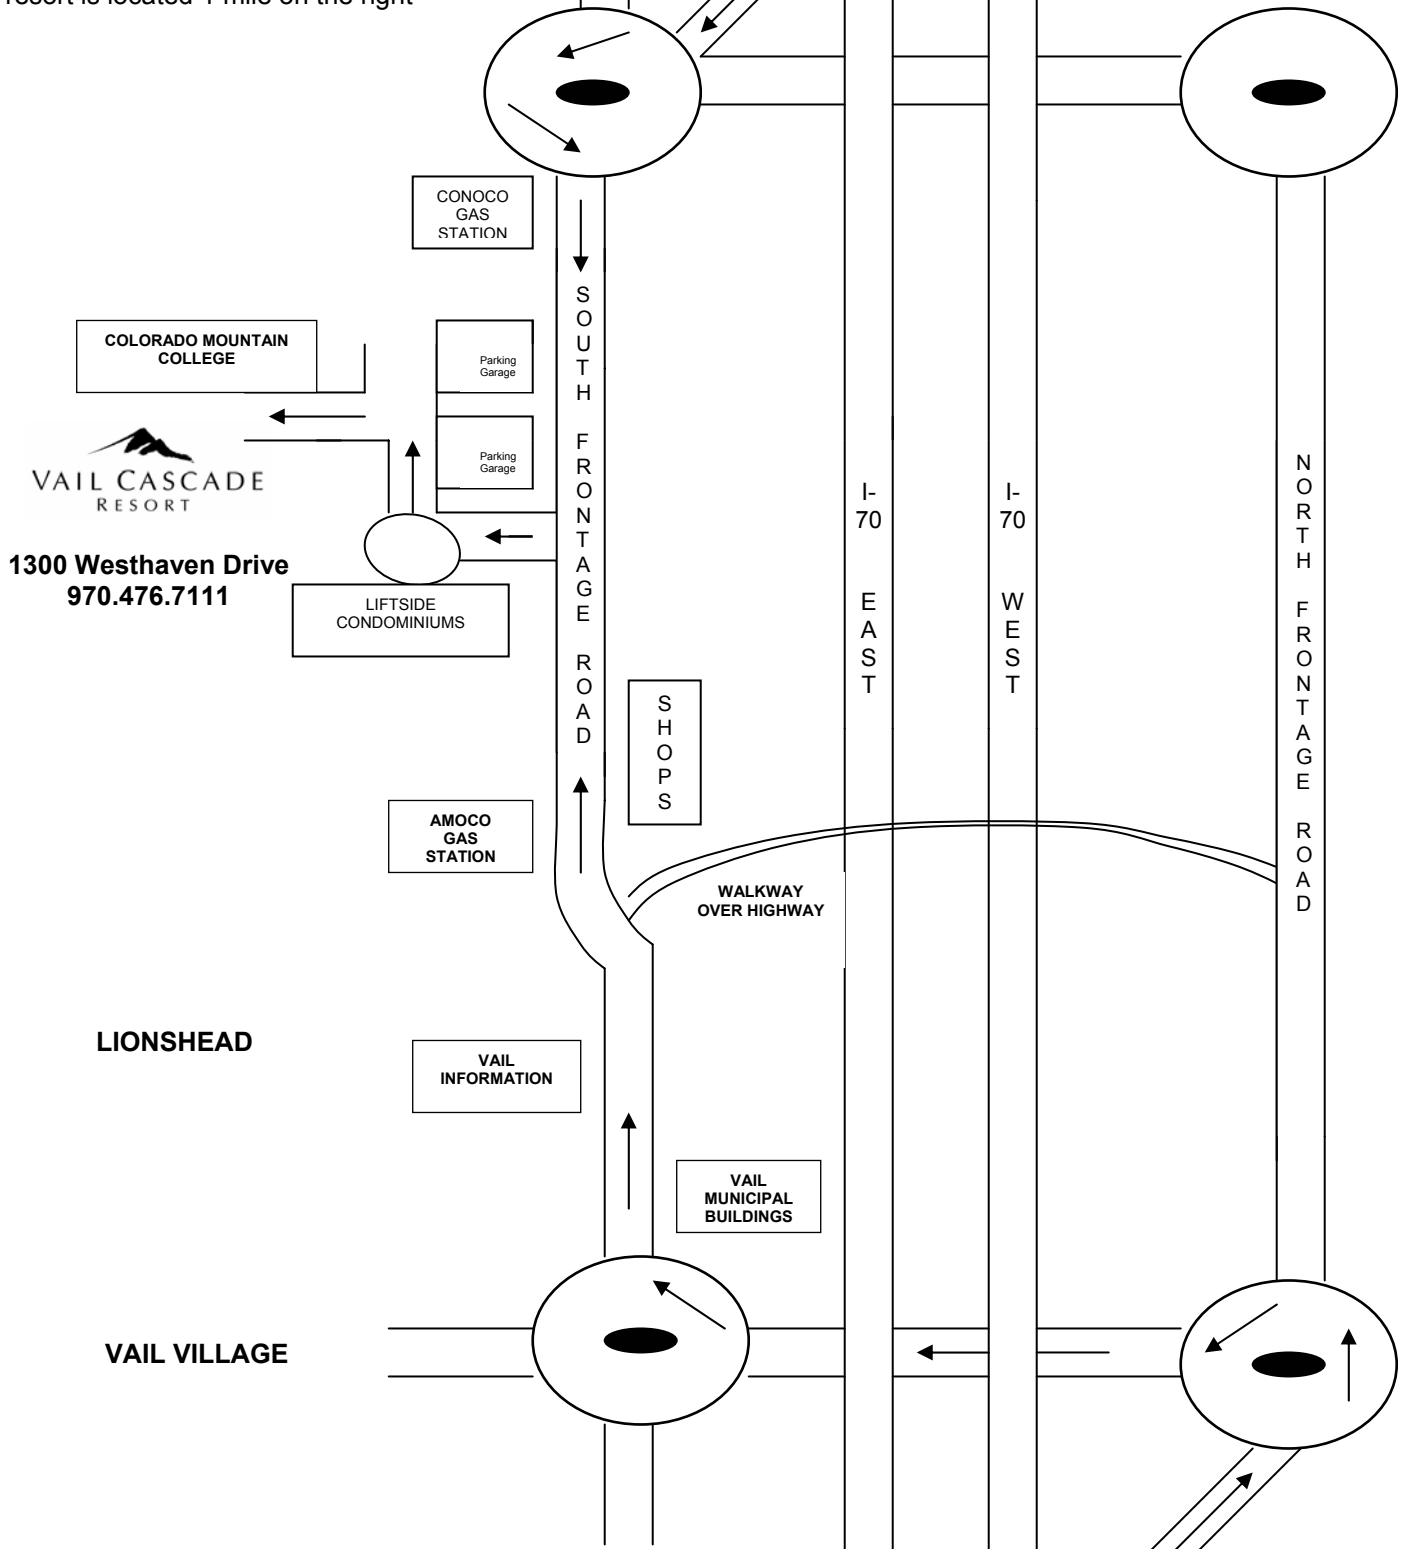

FROM EAGLE AIRPORT

Take I-70 East for approximately 40 minutes. Exit 173 (West Vail). Enter roundabout and follow signs to South Frontage Road/Vail Village/Lionshead. The resort is located 1 mile on the right

FROM DIA (OR DENVER)

Take I-70 West approximate 2-1/2 hours. Exit 176 (main Vail). At end of ramp enter roundabout and go to the left under the Interstate. Enter the 2nd roundabout and turn right on South Frontage Road (towards Lionshead). The resort is approximately 1.5 miles on the left.