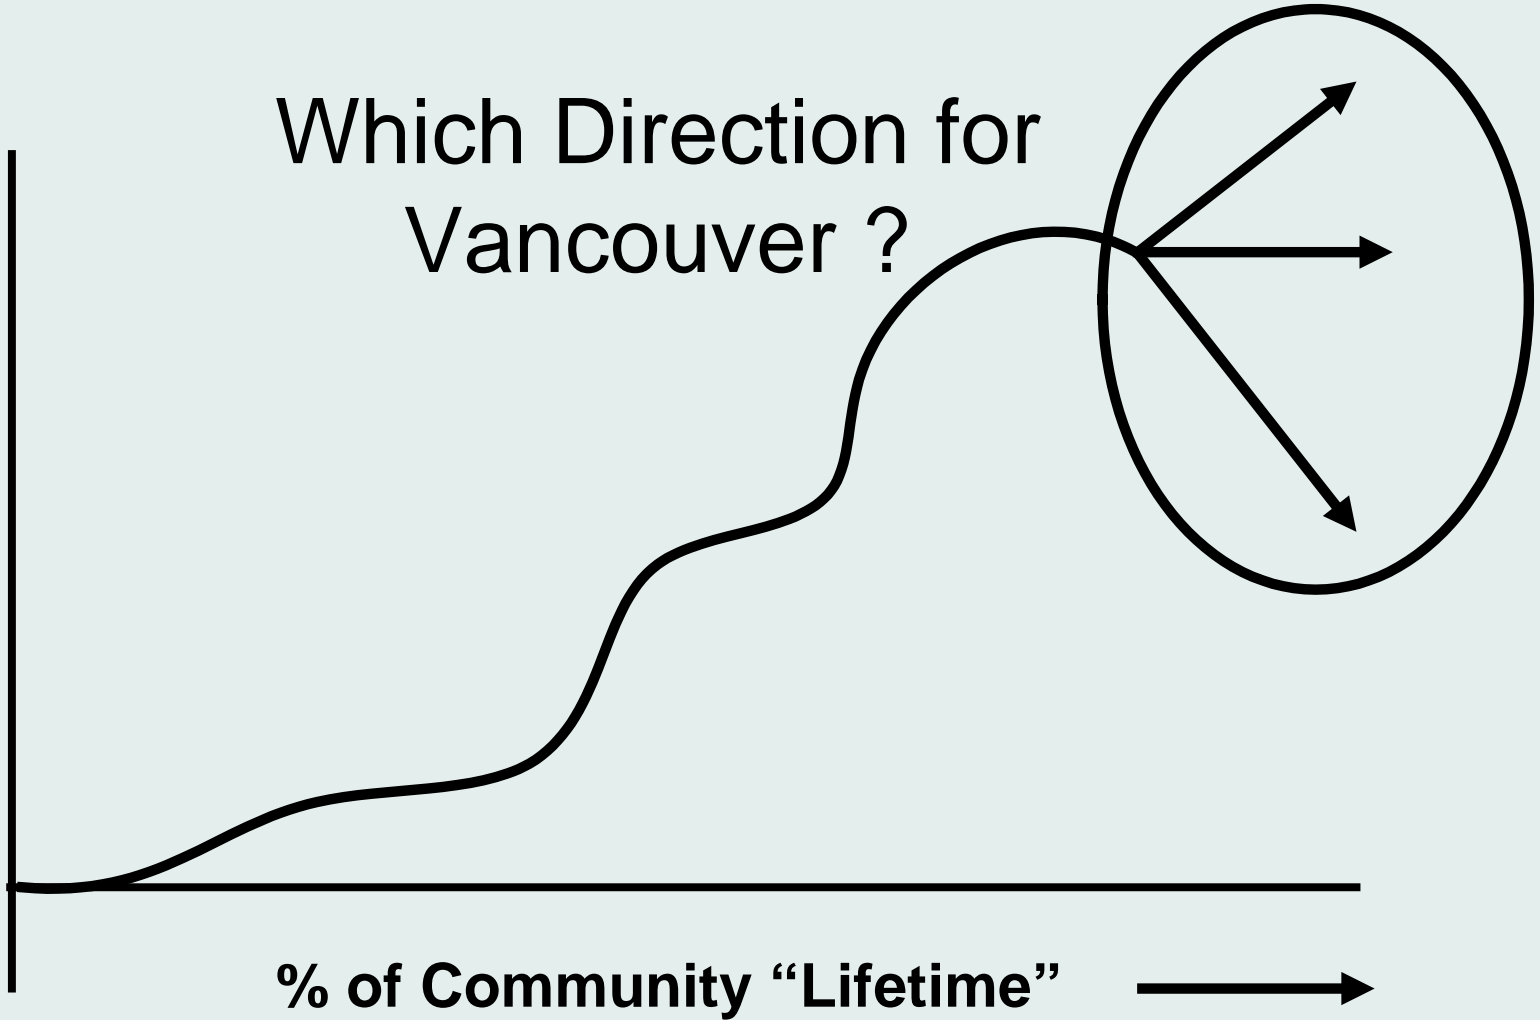

Asset Value for a Community

**Which Direction for
Vancouver ?**