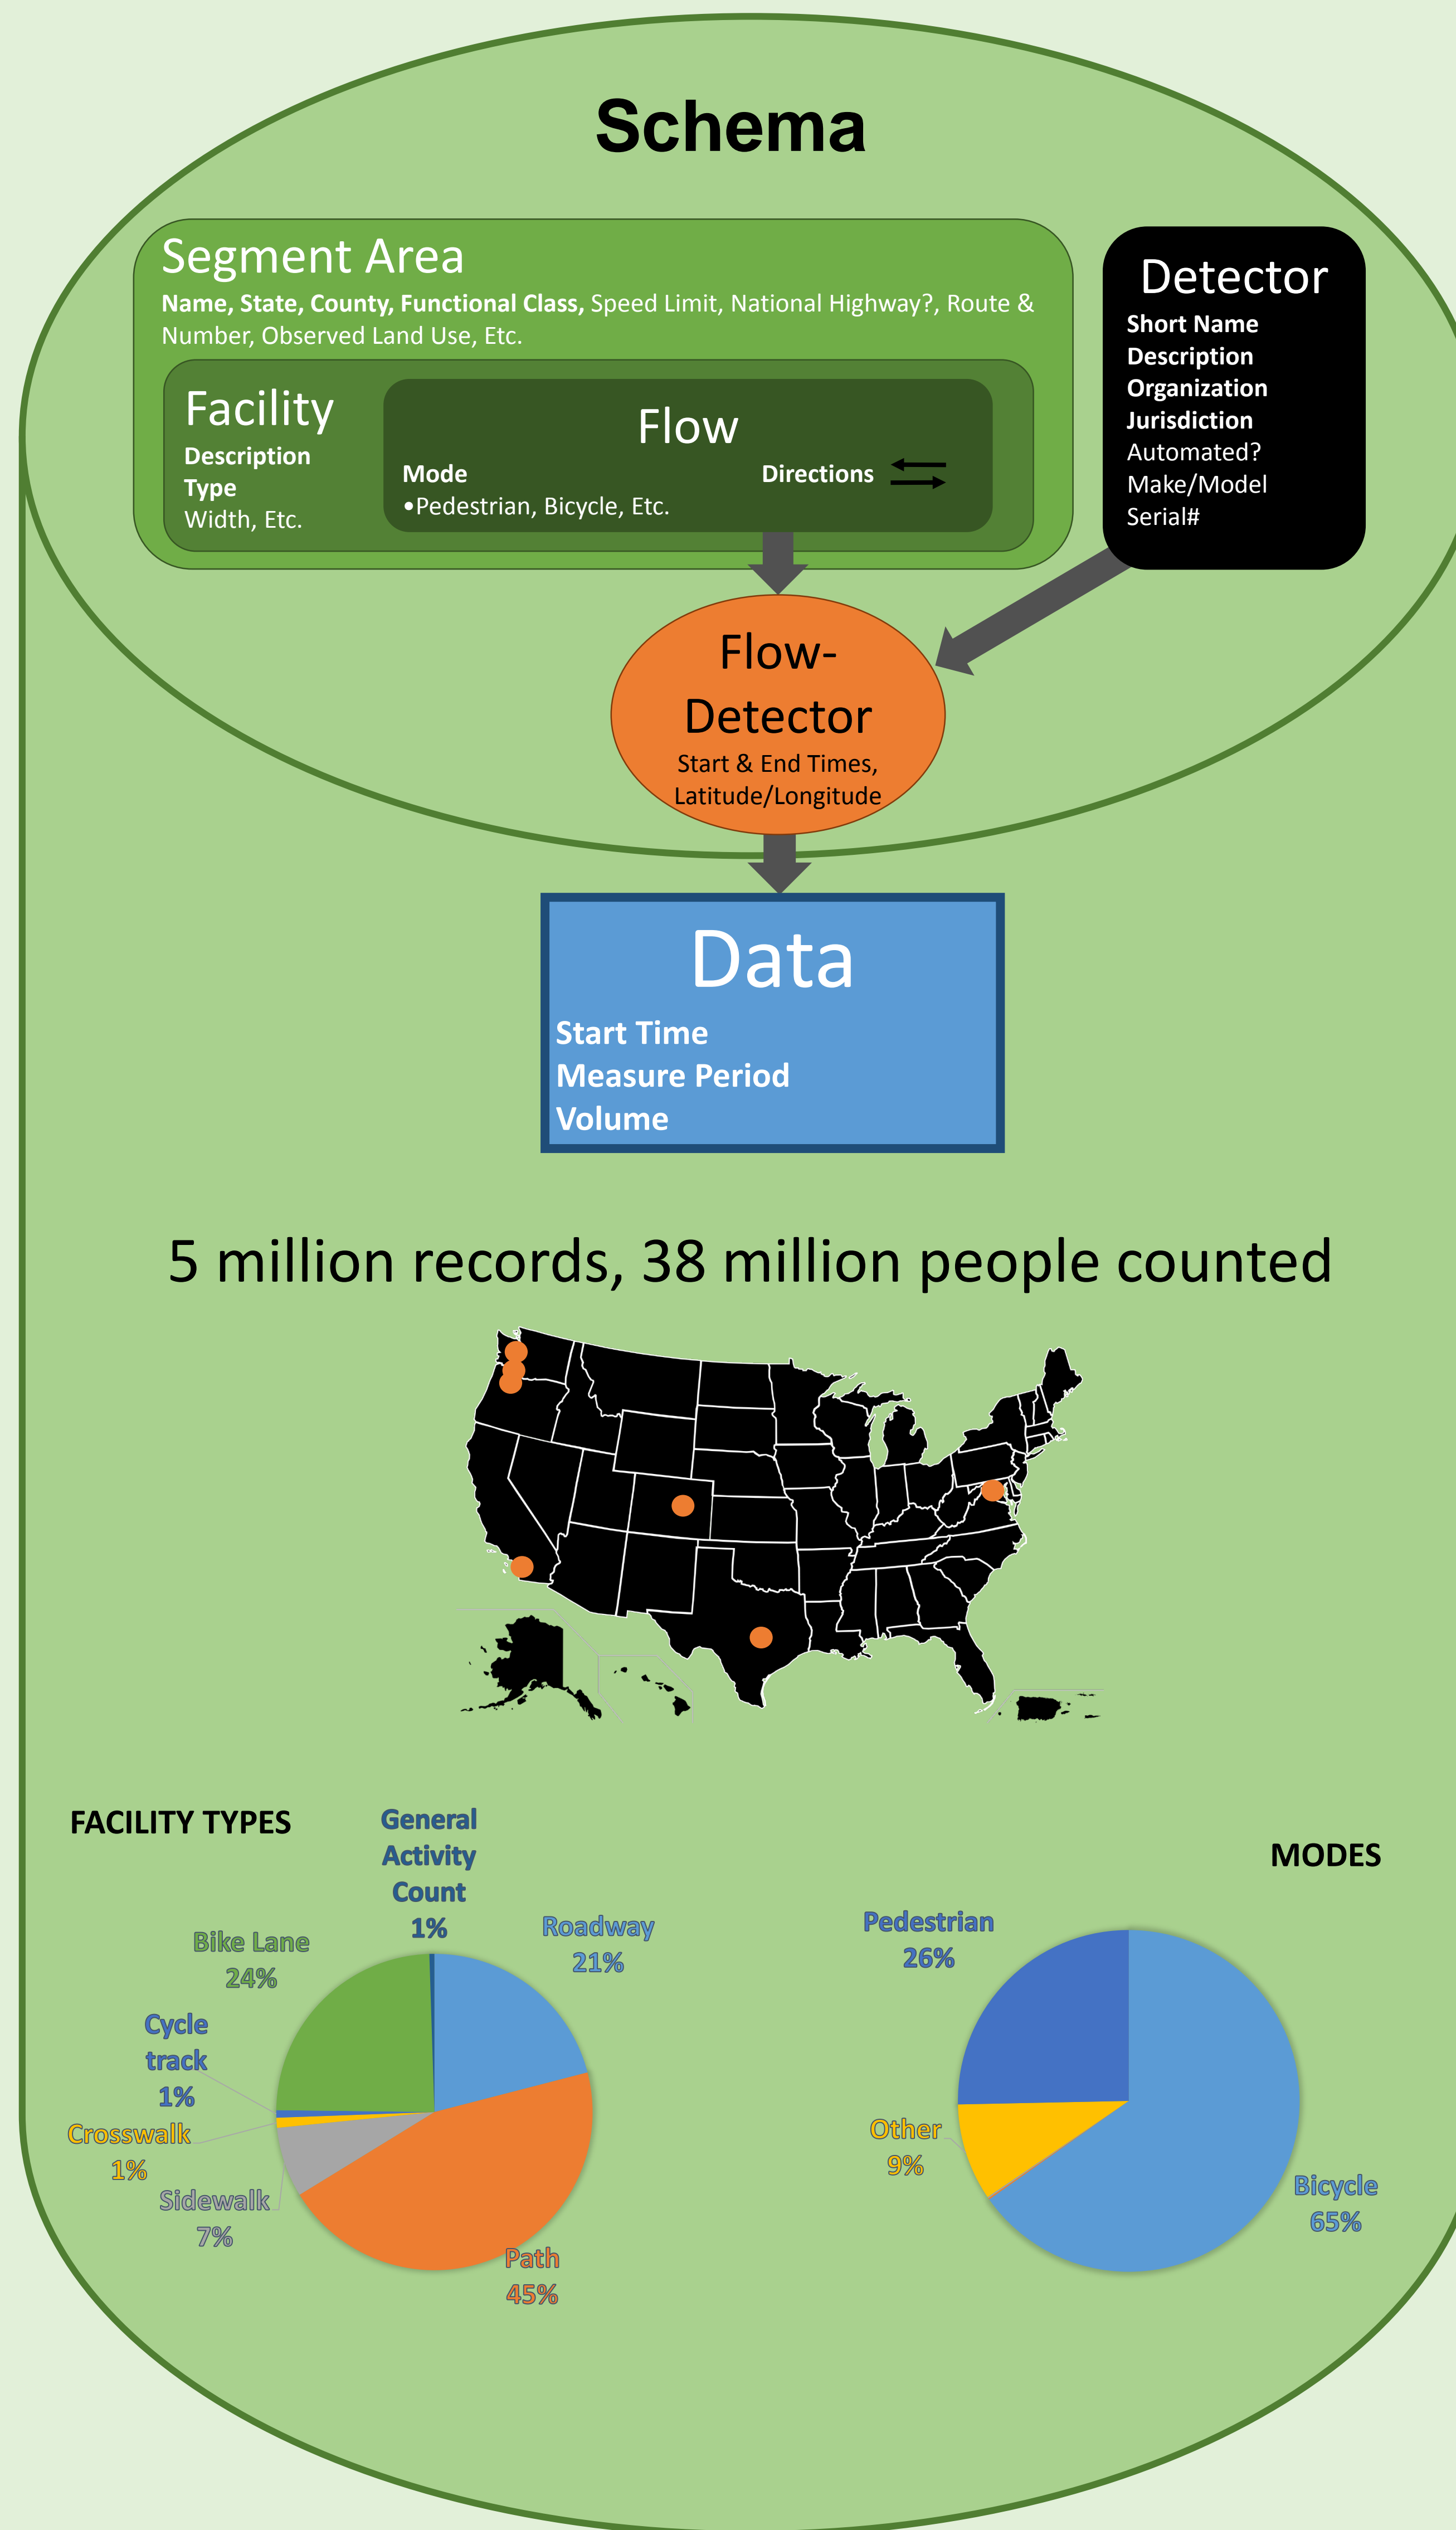

BIKE-PED PORTAL: National Online Archive for Bicycle and Pedestrian Counts

Krista Nordback, Ph.D., P.E., Kristin Tufte, Ph.D., Nathan McNeil, Morgan Harvey Portland State UNIVERSITY

```

Hawthorne Bridge,,
Noth side Eastbound cyclists,,
"Jan 1, 2012 to May 2013",,
Date-Time,Duration,Count
2012-01-01 00:00:00,01:00:00,2
2012-01-01 01:00:00,01:00:00,2
2012-01-01 02:00:00,01:00:00,0
2012-01-01 03:00:00,01:00:00,3
2012-01-01 04:00:00,01:00:00,0
2012-01-01 05:00:00,01:00:00,0
2012-01-01 06:00:00,01:00:00,1
2012-01-01 07:00:00,01:00:00,0
2012-01-01 08:00:00,01:00:00,0
2012-01-01 09:00:00,01:00:00,0
2012-01-01 10:00:00,01:00:00,0
2012-01-01 11:00:00,01:00:00,5
2012-01-01 12:00:00,01:00:00,7
2012-01-01 13:00:00,01:00:00,7
2012-01-01 14:00:00,01:00:00,5
2012-01-01 15:00:00,01:00:00,12
2012-01-01 16:00:00,01:00:00,2
2012-01-01 17:00:00,01:00:00,5
2012-01-01 18:00:00,01:00:00,1
2012-01-01 19:00:00,01:00:00,3
2012-01-01 20:00:00,01:00:00,5
2012-01-01 21:00:00,01:00:00,1
2012-01-01 22:00:00,01:00:00,3
2012-01-01 23:00:00,01:00:00,0
2012-01-02 00:00:00,01:00:00,0
2012-01-02 01:00:00,01:00:00,0
2012-01-02 02:00:00,01:00:00,0

```

Data Quality Checks

- On the record level
 - Flag data with >6 identical non-zero values
- On the hourly level
 - Flag if >15 consecutive zeros
 - Flag hours >1,500
- On the daily level
 - Flag days >10,000