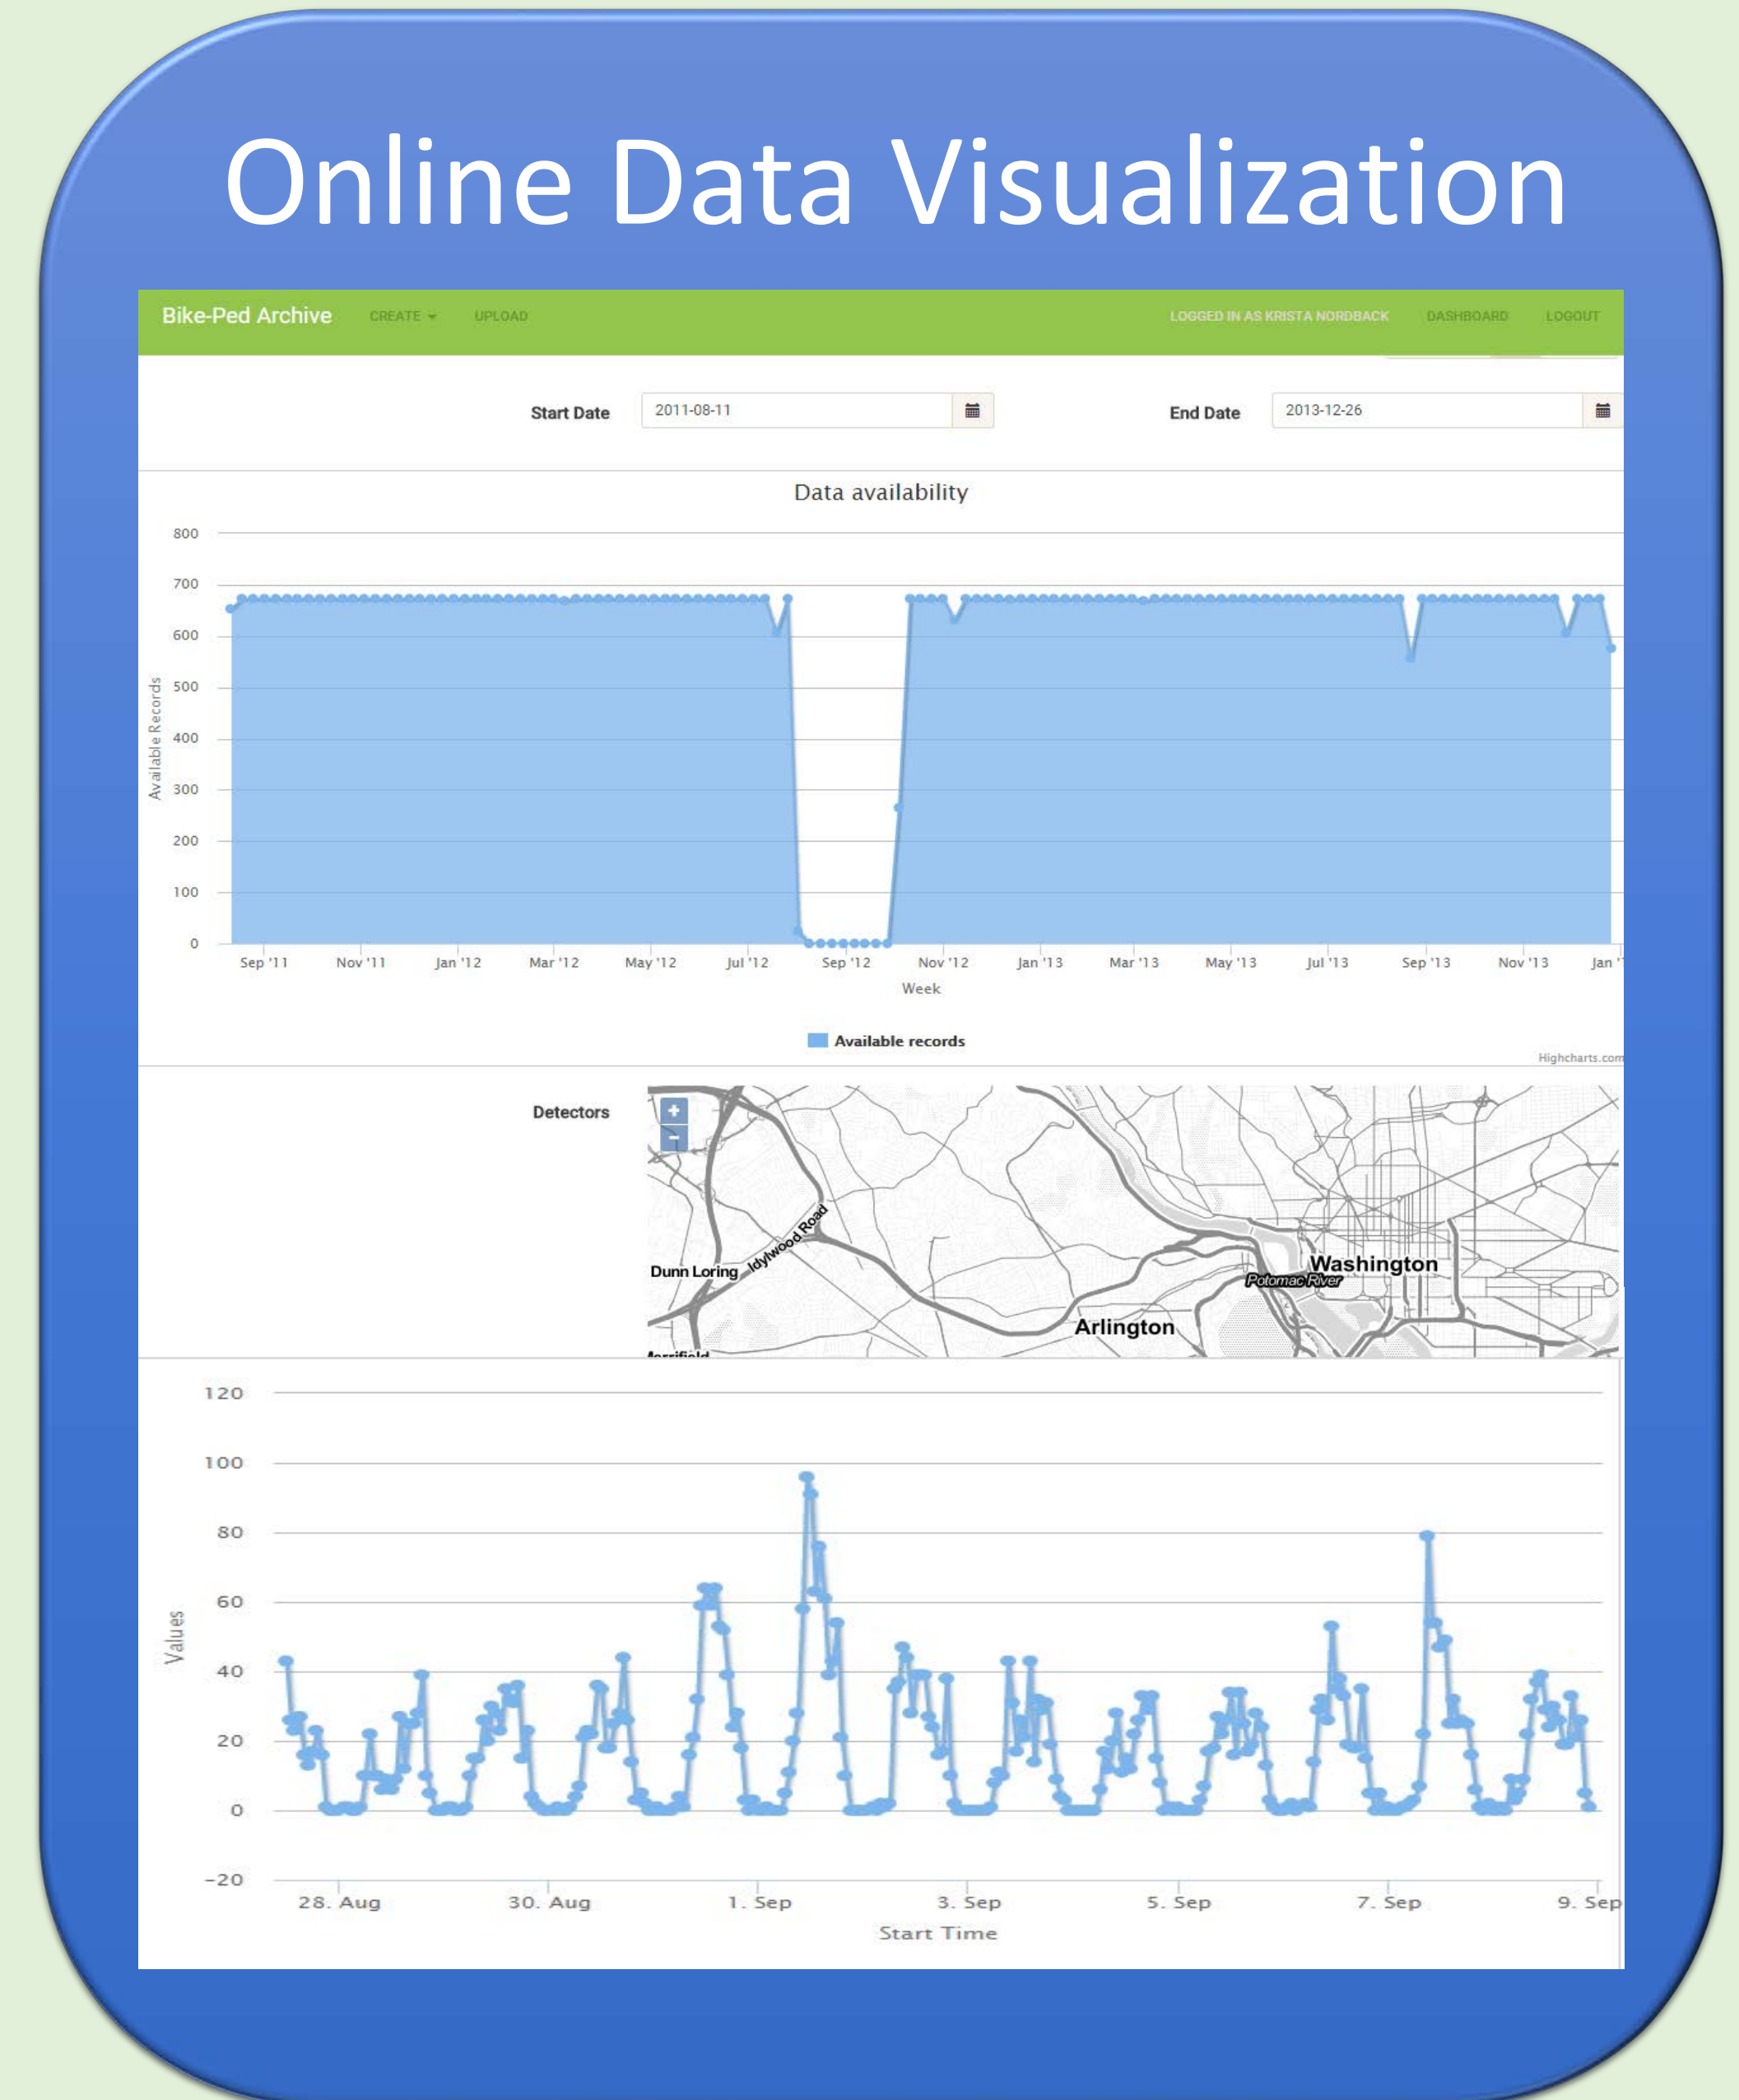

BIKE-PED PORTAL: National Online Archive for Bicycle and Pedestrian Counts

Krista Nordback, Ph.D., P.E., Kristin Tufte, Ph.D., Nathan McNeil, Morgan Harvey Portland State UNIVERSITY

```

Hawthorne Bridge,,
Noth side Eastbound cyclists,,
"Jan 1, 2012 to May 2013",,
Date-Time,Duration,Count
2012-01-01 00:00:00,01:00:00,2
2012-01-01 01:00:00,01:00:00,2
2012-01-01 02:00:00,01:00:00,0
2012-01-01 03:00:00,01:00:00,3
2012-01-01 04:00:00,01:00:00,0
2012-01-01 05:00:00,01:00:00,0
2012-01-01 06:00:00,01:00:00,1
2012-01-01 07:00:00,01:00:00,0
2012-01-01 08:00:00,01:00:00,0
2012-01-01 09:00:00,01:00:00,0
2012-01-01 10:00:00,01:00:00,0
2012-01-01 11:00:00,01:00:00,5
2012-01-01 12:00:00,01:00:00,7
2012-01-01 13:00:00,01:00:00,7
2012-01-01 14:00:00,01:00:00,5
2012-01-01 15:00:00,01:00:00,12
2012-01-01 16:00:00,01:00:00,2
2012-01-01 17:00:00,01:00:00,5
2012-01-01 18:00:00,01:00:00,1
2012-01-01 19:00:00,01:00:00,3
2012-01-01 20:00:00,01:00:00,5
2012-01-01 21:00:00,01:00:00,1
2012-01-01 22:00:00,01:00:00,3
2012-01-01 23:00:00,01:00:00,0
2012-01-02 00:00:00,01:00:00,0
2012-01-02 01:00:00,01:00:00,0
2012-01-02 02:00:00,01:00:00,0

```

Data Quality Checks

- On the record level
 - Flag data with >6 identical non-zero values
- On the hourly level
 - Flag if >15 consecutive zeros
 - Flag hours >1,500
- On the daily level
 - Flag days >10,000