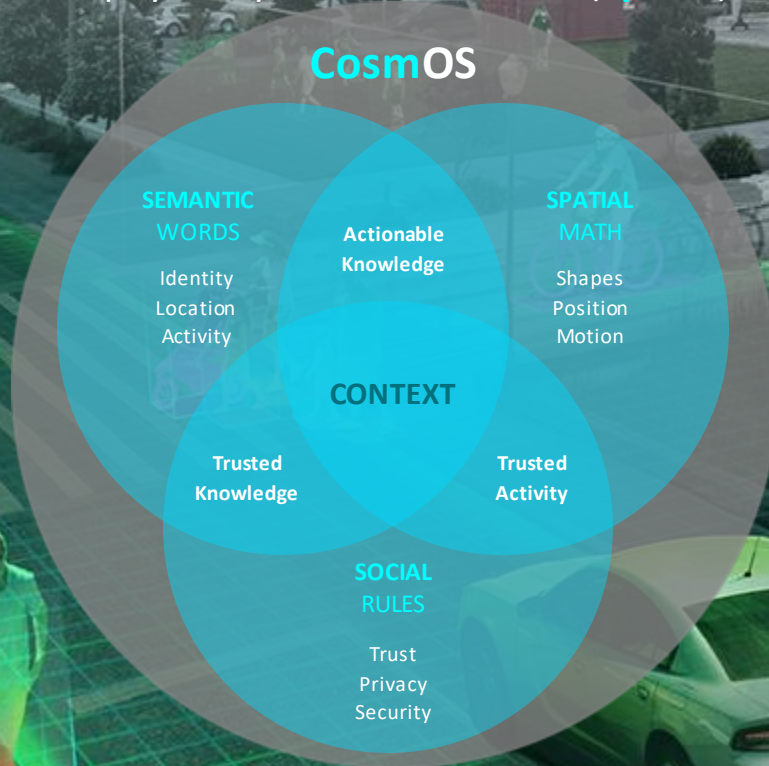

Powering Airports with Spatial Webwith

Dan Mapes
Founder/President

CONTEXT IS EVERYTHING

A complete and coherent digital model of the world must accurately and holistically represent **Spatial**, **Semantic**, and **Societal** data and the relationships between them.

A COMPLETE CONTEXT

Permission-based (**Societal**) digital information and instructions about the world (**Semantic**)
Presented in a physically coherent context (**Spatial**) in the world.

COLLABORATION

Interoperability combined with **spatial management** fosters trust and multi-party **collaboration** which unlocks the exponential value of networks and enables a **Smart World** with an **autonomic digital economy**.

Potential Use Cases

2020 - 2025

SMART SECURITY

SMART SUPPLY CHAIN

As goods move through the supply chain, going from raw materials to finished products, the certification of its origin and quality as tracked as well as its movement through customs.