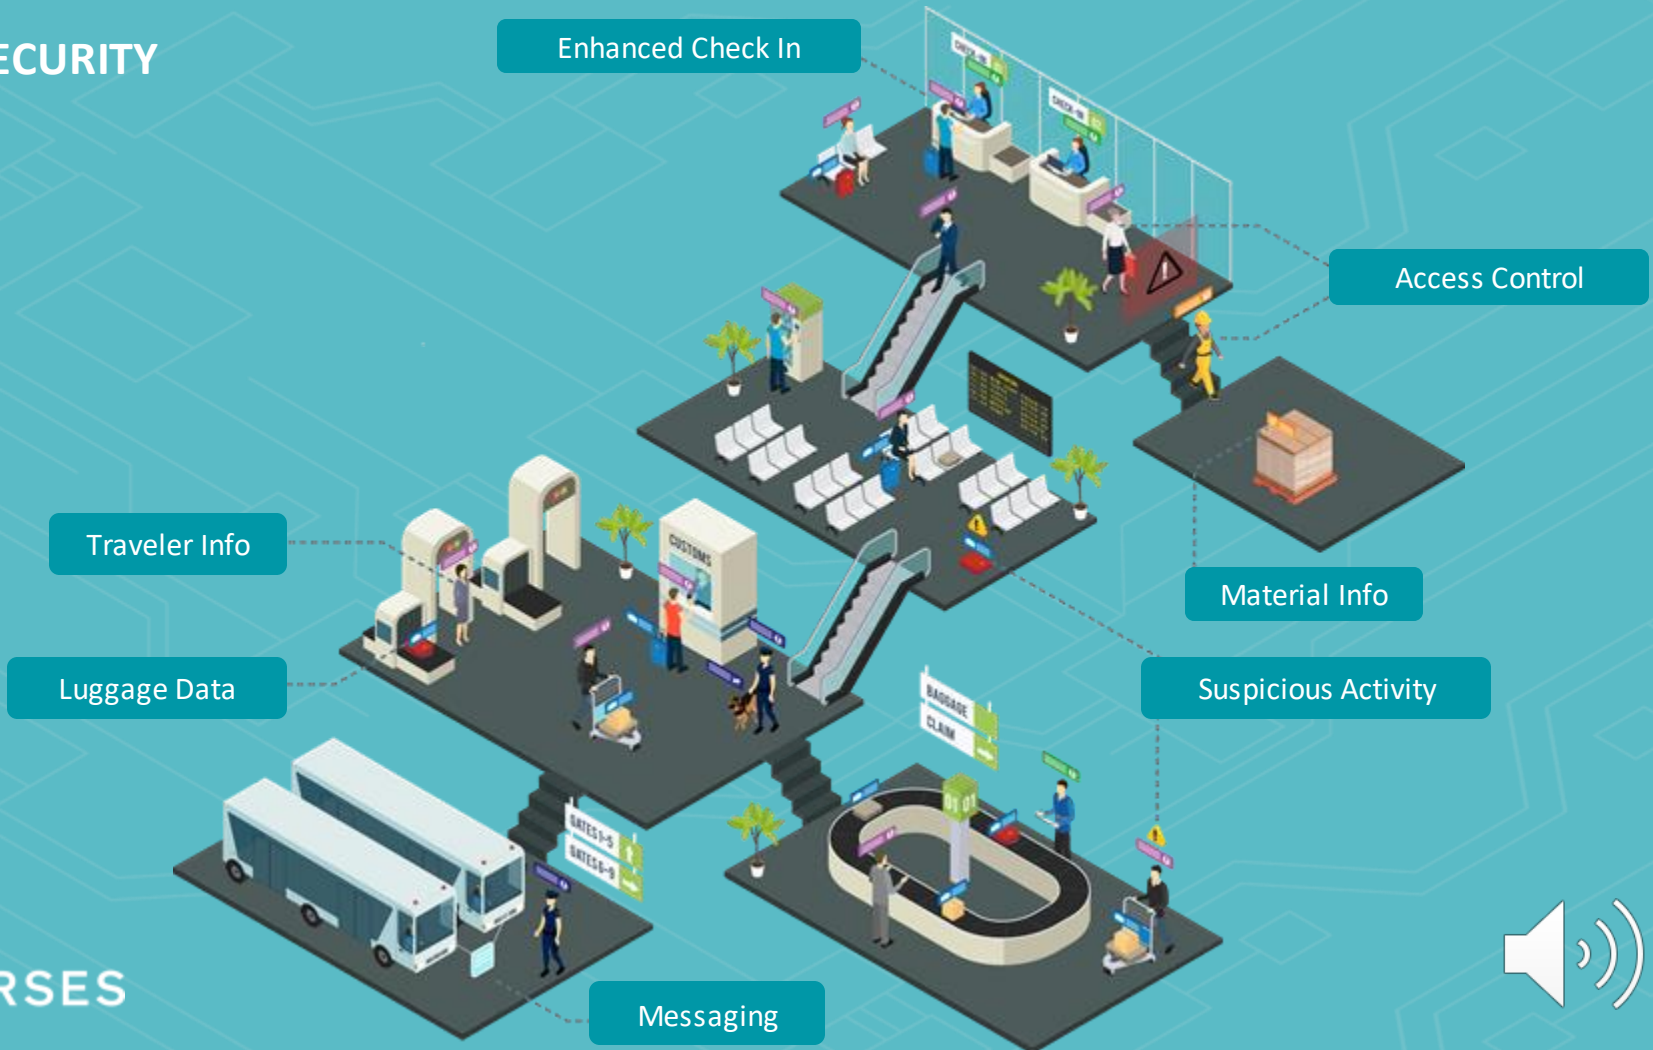

Powering Airports with Spatial Webwith

Dan Mapes
Founder/President

CONTEXT IS EVERYTHING

A complete and coherent digital model of the world must accurately and holistically represent **Spatial**, **Semantic**, and **Societal** data and the relationships between them.

A COMPLETE CONTEXT

Permission-based (**Societal**) digital information and instructions about the world (**Semantic**)
Presented in a physically coherent context (**Spatial**) in the world.

COLLABORATION

Interoperability combined with **spatial management** fosters trust and multi-party **collaboration** which unlocks the exponential value of networks and enables a **Smart World** with an **autonomic digital economy**.

Potential Use Cases

2020 - 2025

SMART SECURITY

SMART SUPPLY CHAIN

As goods move through the supply chain, going from raw materials to finished products, the certification of its origin and quality as tracked as well as its movement through customs.